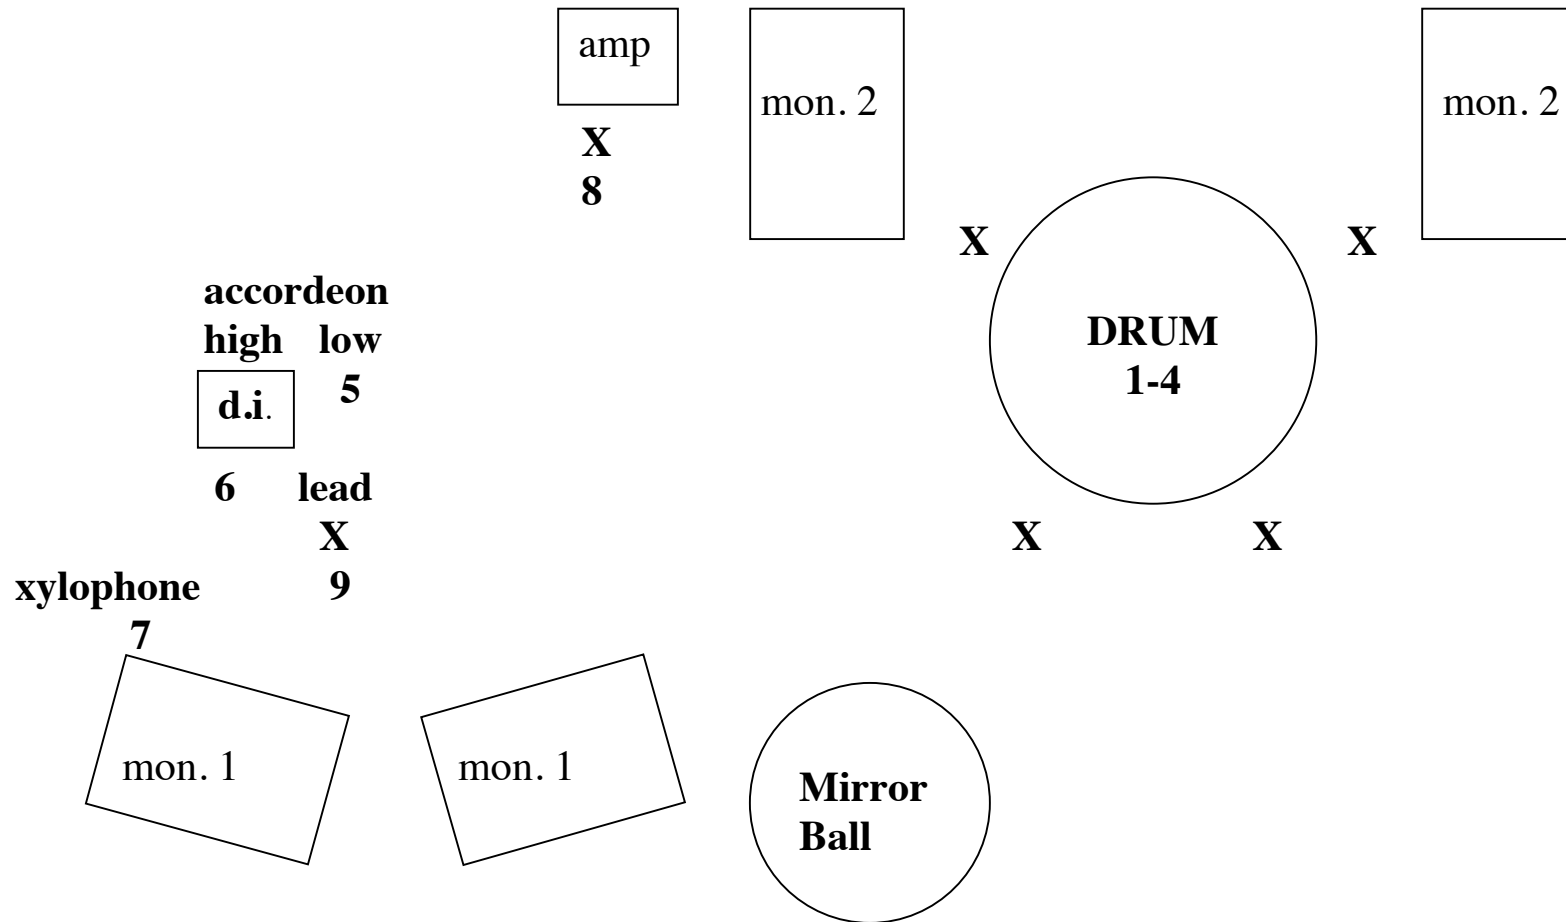

**Ik & den Theo STAGE**

(back)

**X = stand, 1-9 = mic / line**

(front)

Technical Info Ik & den Theo		
<b>SOUND</b>		
<b>FOH:</b>		
	<b>INSTR.</b>	<b>MIC/DI</b>
1	kick	D112 / Beta 52
2	snare	SM 57
3	OH L	C451 / CK91 / C414
4	OH R	C451 / CK91 / C414
5	x-tra percu	Beta 57A
6	accordeon L (Low)	XLR (Element < band)
7	accordeon R (High)	DI (Element < band)
8	guitar	SM 57 on amp (amp< band)
9	voc	Beta 57A
<b>MONITORS:</b>		
	min. 2 x 15" floormonitors, on 2 sends	
<b>LIGHT</b>		
	min. 2 stands with min. 2 pars (on two-bars) on mixing table	
	1 pc on 1 mirror ball - linked up on 1 line at mixing table	
	(mirror ball on floor < band)	
	filters: red, blue, gold, sepia	
<b>vzw Choux de Bruxelles asbl</b>		
Rue G. Schildknechtstraat 33/3, B-1020 Brussels - tel & fax +32 2 538 94 55		
<b>www.choux.net - info@choux.net</b>		